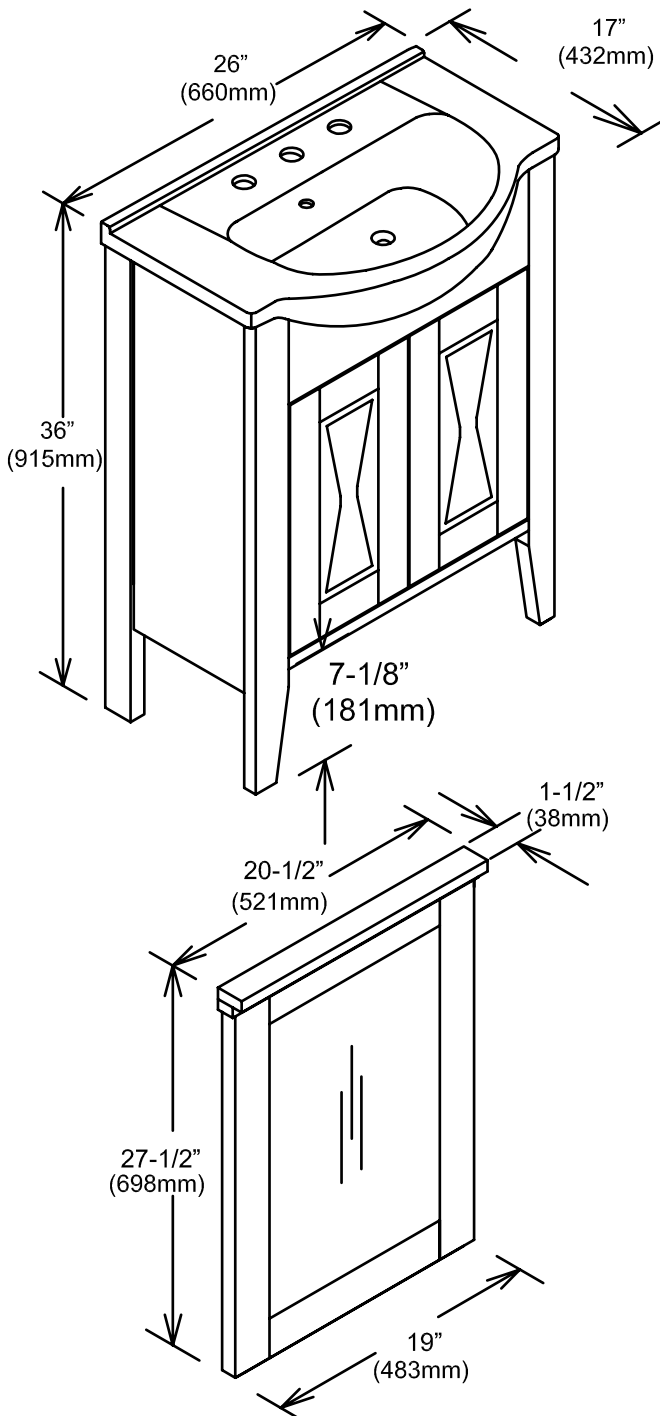

102 104-V26 26" Vanity Combo

Please see L-191 for sink dimension

SPECIFICATION SHEET

Features

Materials: Poplar solids with Basswood veneers
 Hinges: Fully concealed, soft closing
 Doors: 2
 Glides: 0
 Drawers: 0
 Drawer Boxes: 0
 Shelves: 1 (Adjustable)
 Hardware finish: Satin nickel
 Back panel: Fully covered
 Side Panels: 5/8" PB with AGS veneers
 Includes: Sink(1) + Mirror (1)